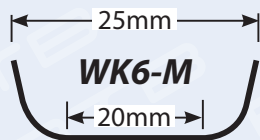

WINGED BLADE PROFILES

- » *Winged blades eliminate scratching vehicle paintwork, avoiding the time/expense of painting / re-priming due to damage caused using other tools*
- » *Blades leave a thin, even layer of adhesive on the pinchweld for re-bonding of new glass*
- » *Great for removing urethane embedded with fragments of shattered tempered glass*